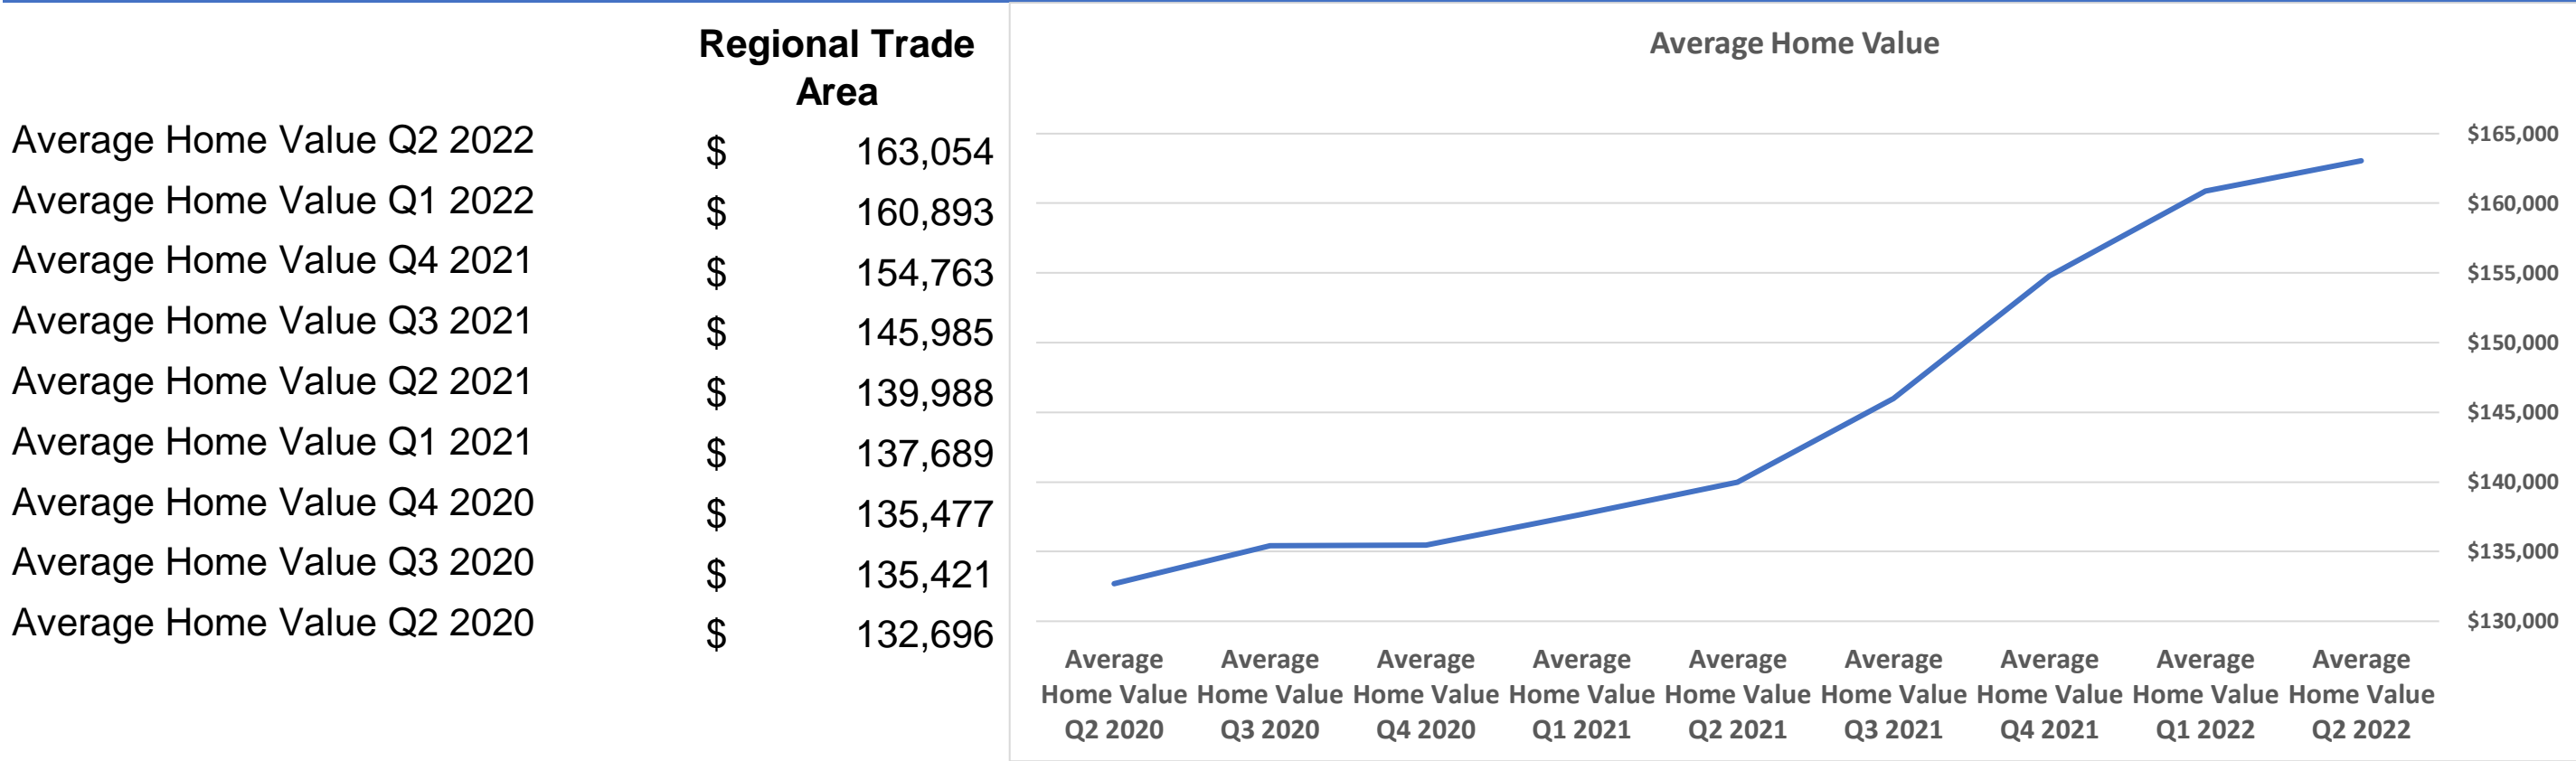

Demographic Trends

Calculated using TAS Retrieval
 Latitude: 32.821874 Longitude: -85.213316
 Sep 14, 2022

Chambers County, AL

Population

Households

Average Home Value

GDP

Unemployment Rate