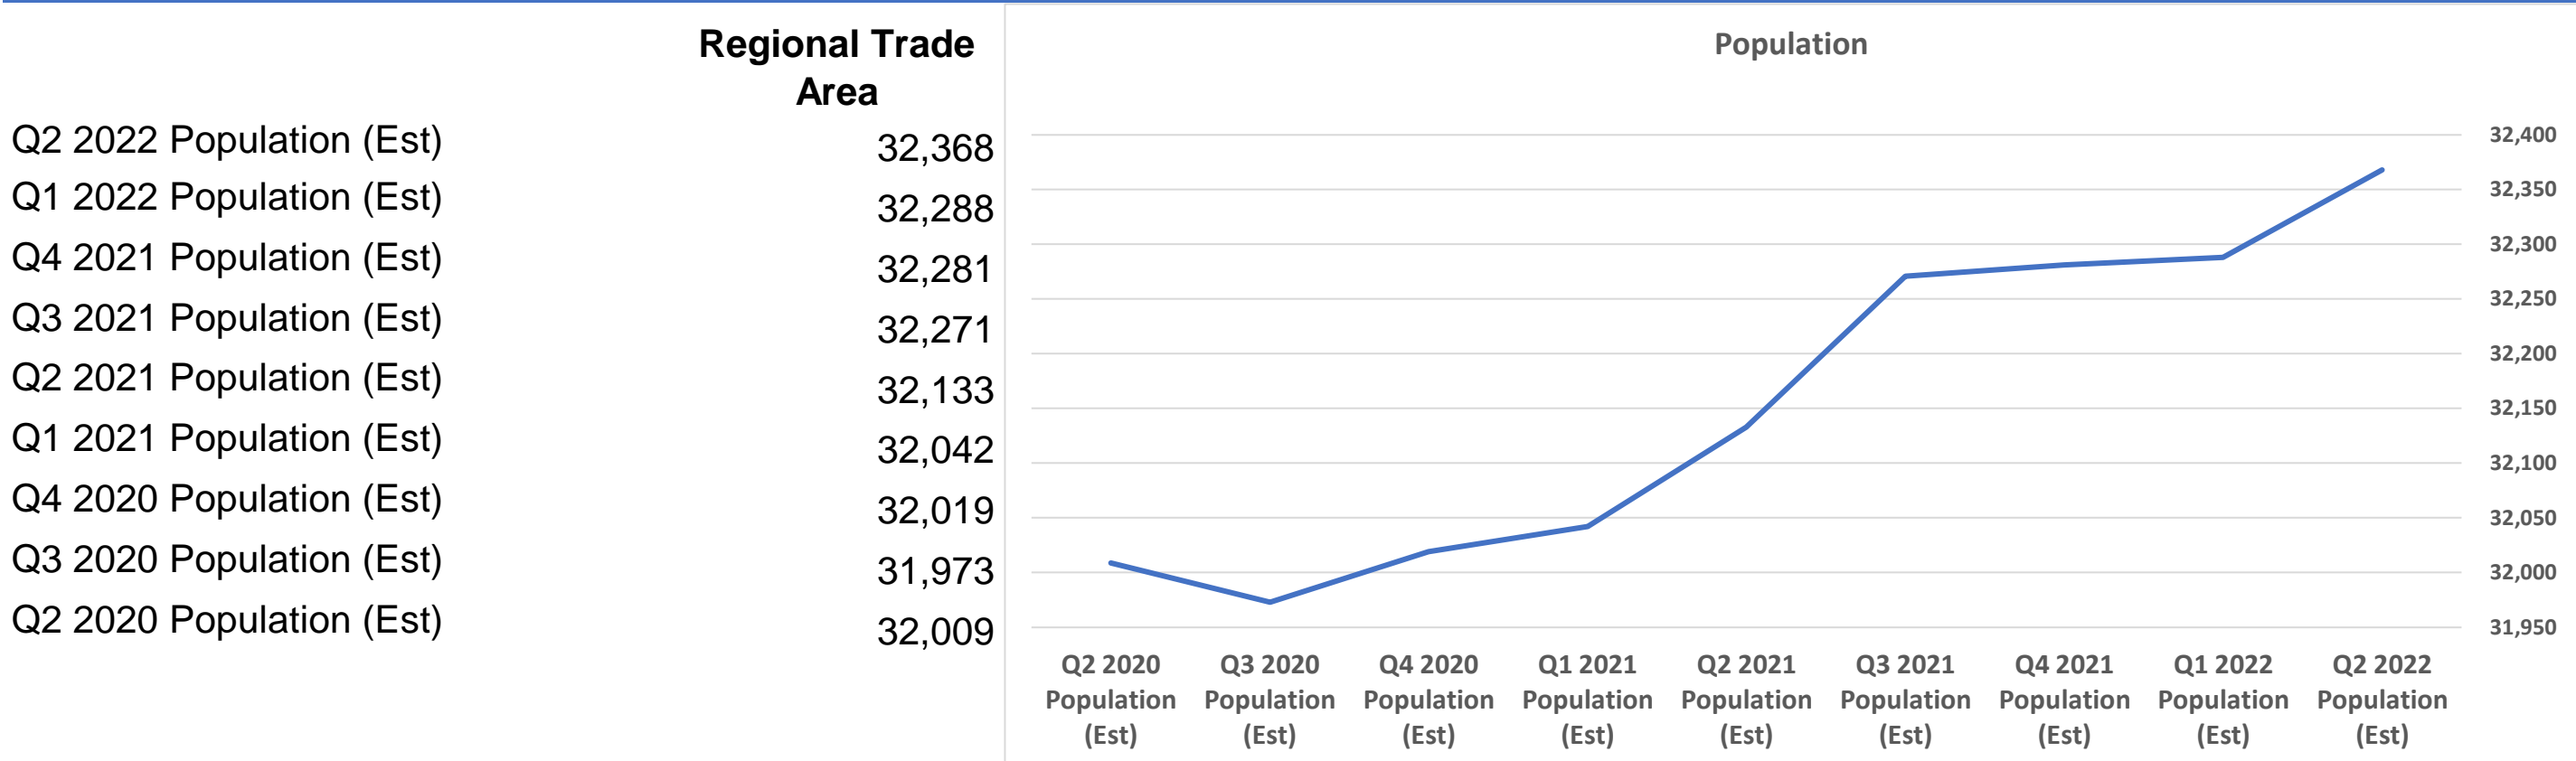

Demographic Trends

Calculated using TAS Retrieval
 Latitude: 32.821874 Longitude: -85.213316
 Sep 14, 2022

Chambers County, AL

Population

Households

Average Home Value

GDP

Unemployment Rate