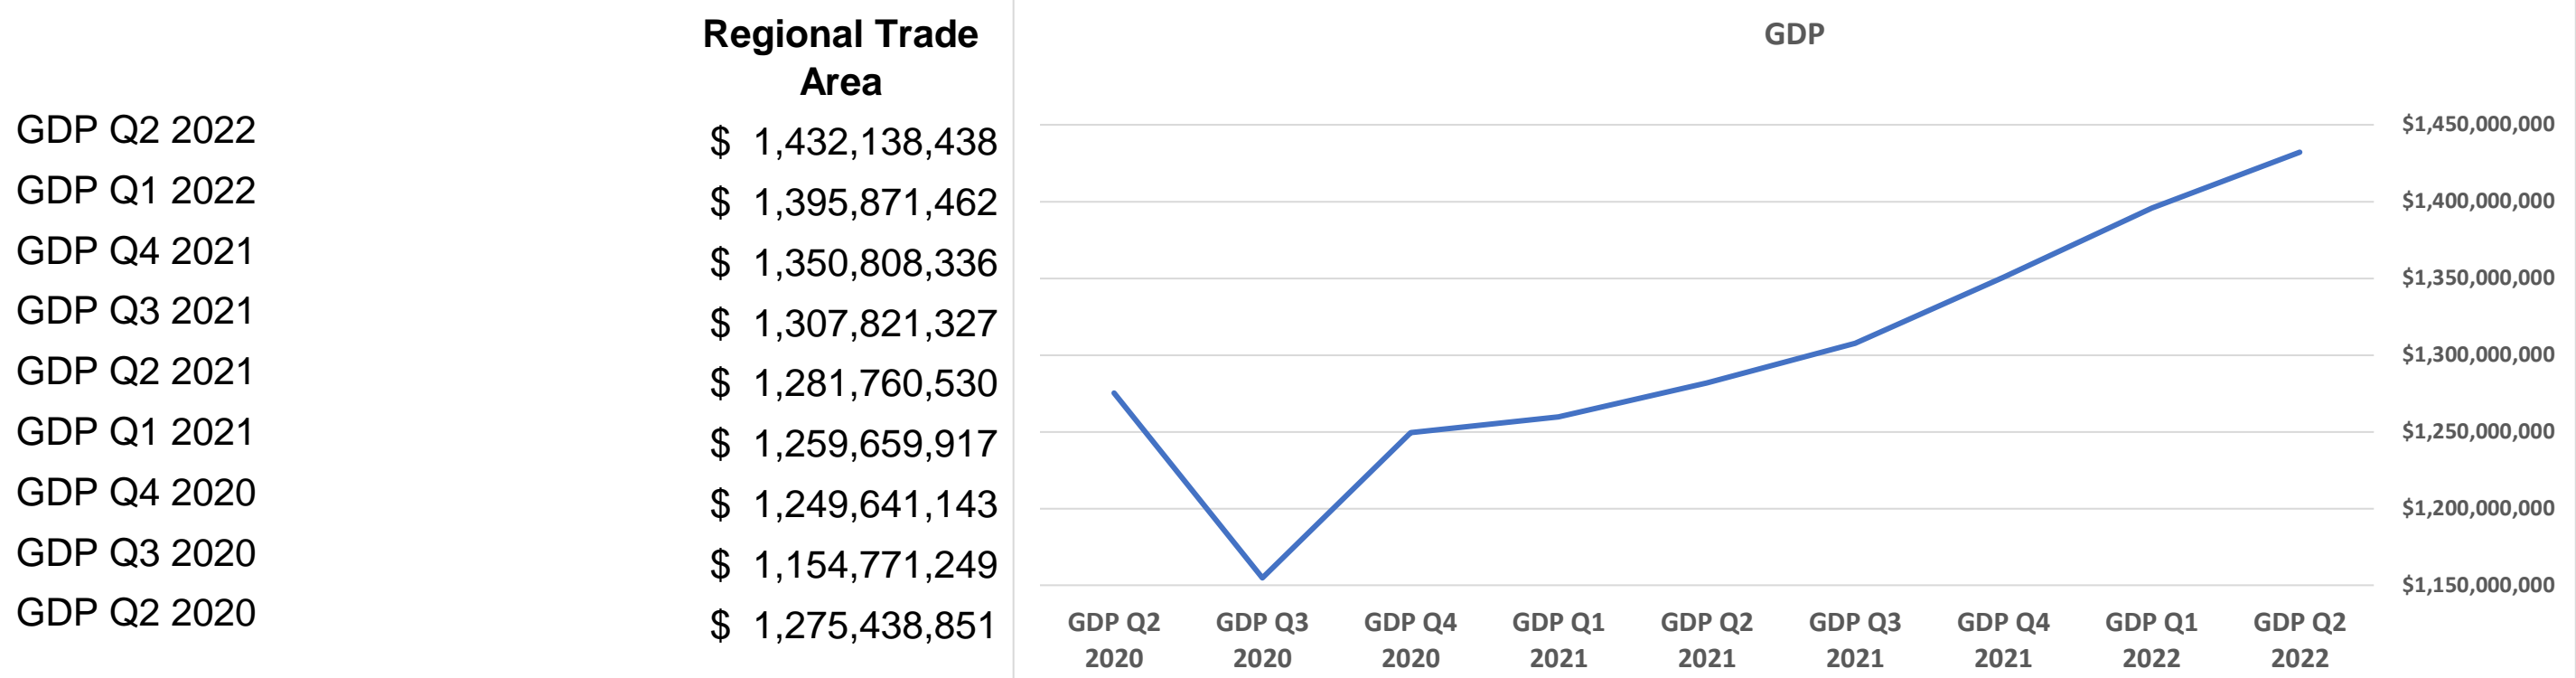

Demographic Trends

Calculated using TAS Retrieval
 Latitude: 32.821874 Longitude: -85.213316
 Sep 14, 2022

Chambers County, AL

Population

Households

Average Home Value

GDP

Unemployment Rate