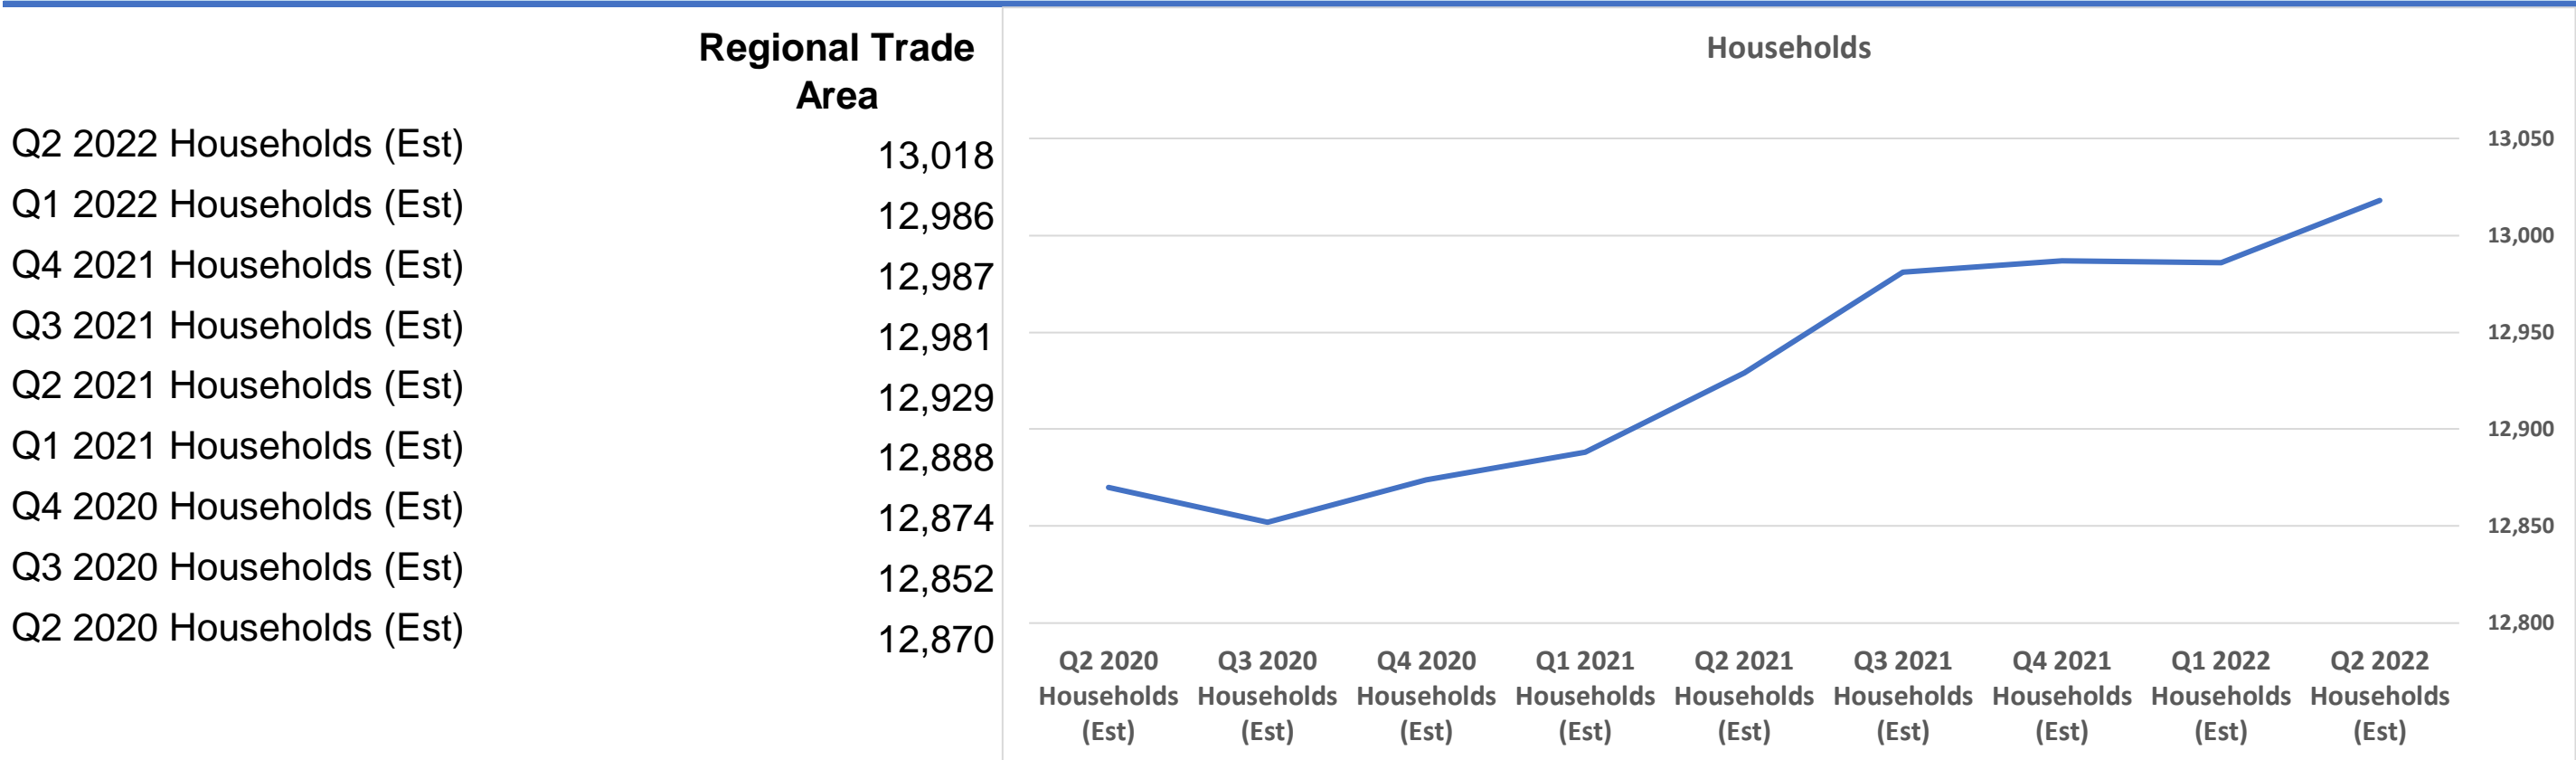

Demographic Trends

Calculated using TAS Retrieval
 Latitude: 32.821874 Longitude: -85.213316
 Sep 14, 2022

Chambers County, AL

Population

Households

Average Home Value

GDP

Unemployment Rate